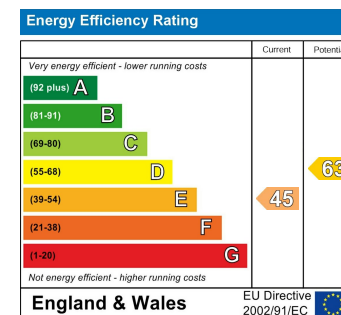

BRUNTON

RESIDENTIAL

TENURE :

LOCAL AUTHORITY :

COUNCIL TAX BAND : A

EPC RATING : E

England & Wales

England & Wales