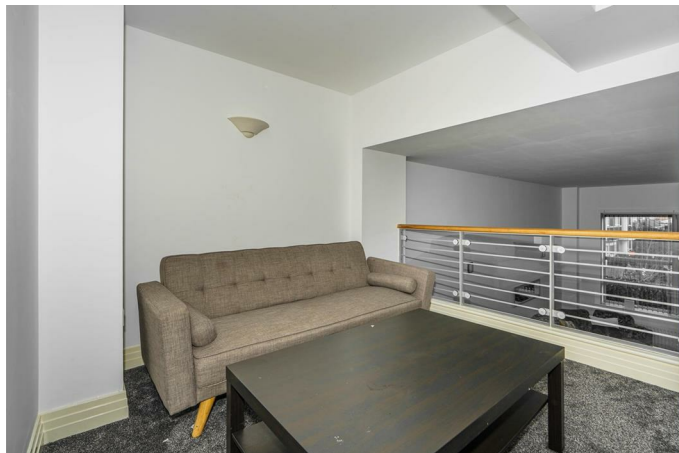

BRUNTON

RESIDENTIAL