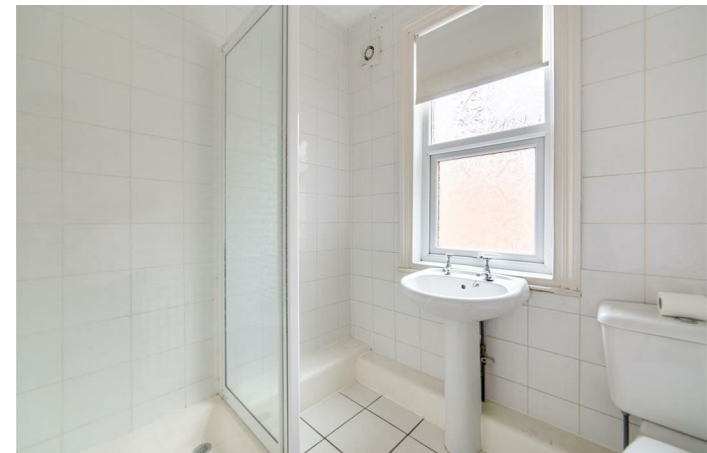

BRUNTON

RESIDENTIAL