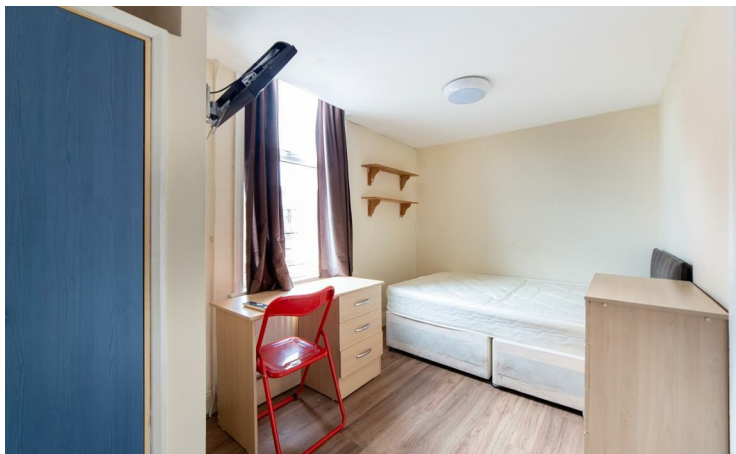

BRUNTON

RESIDENTIAL

Available 19/08/2026- Rent £1,300pcm/£100pppw - 1st Floor Apartment - Just Off Chillingham Road - On Street Parking - Students Accepted - Available Furnished

BRUNTON

RESIDENTIAL

BRUNTON