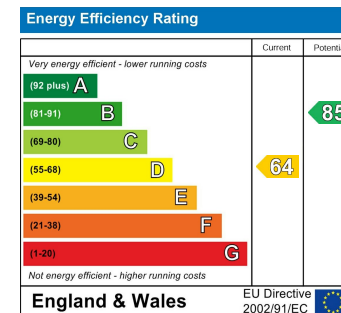

COUNCIL TAX BAND :

EPC RATING : D

England & Wales

England & Wales