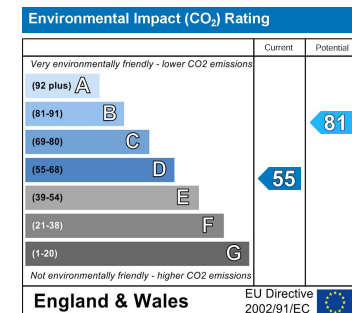

COUNCIL TAX BAND :

EPC RATING : D

England & Wales

England & Wales