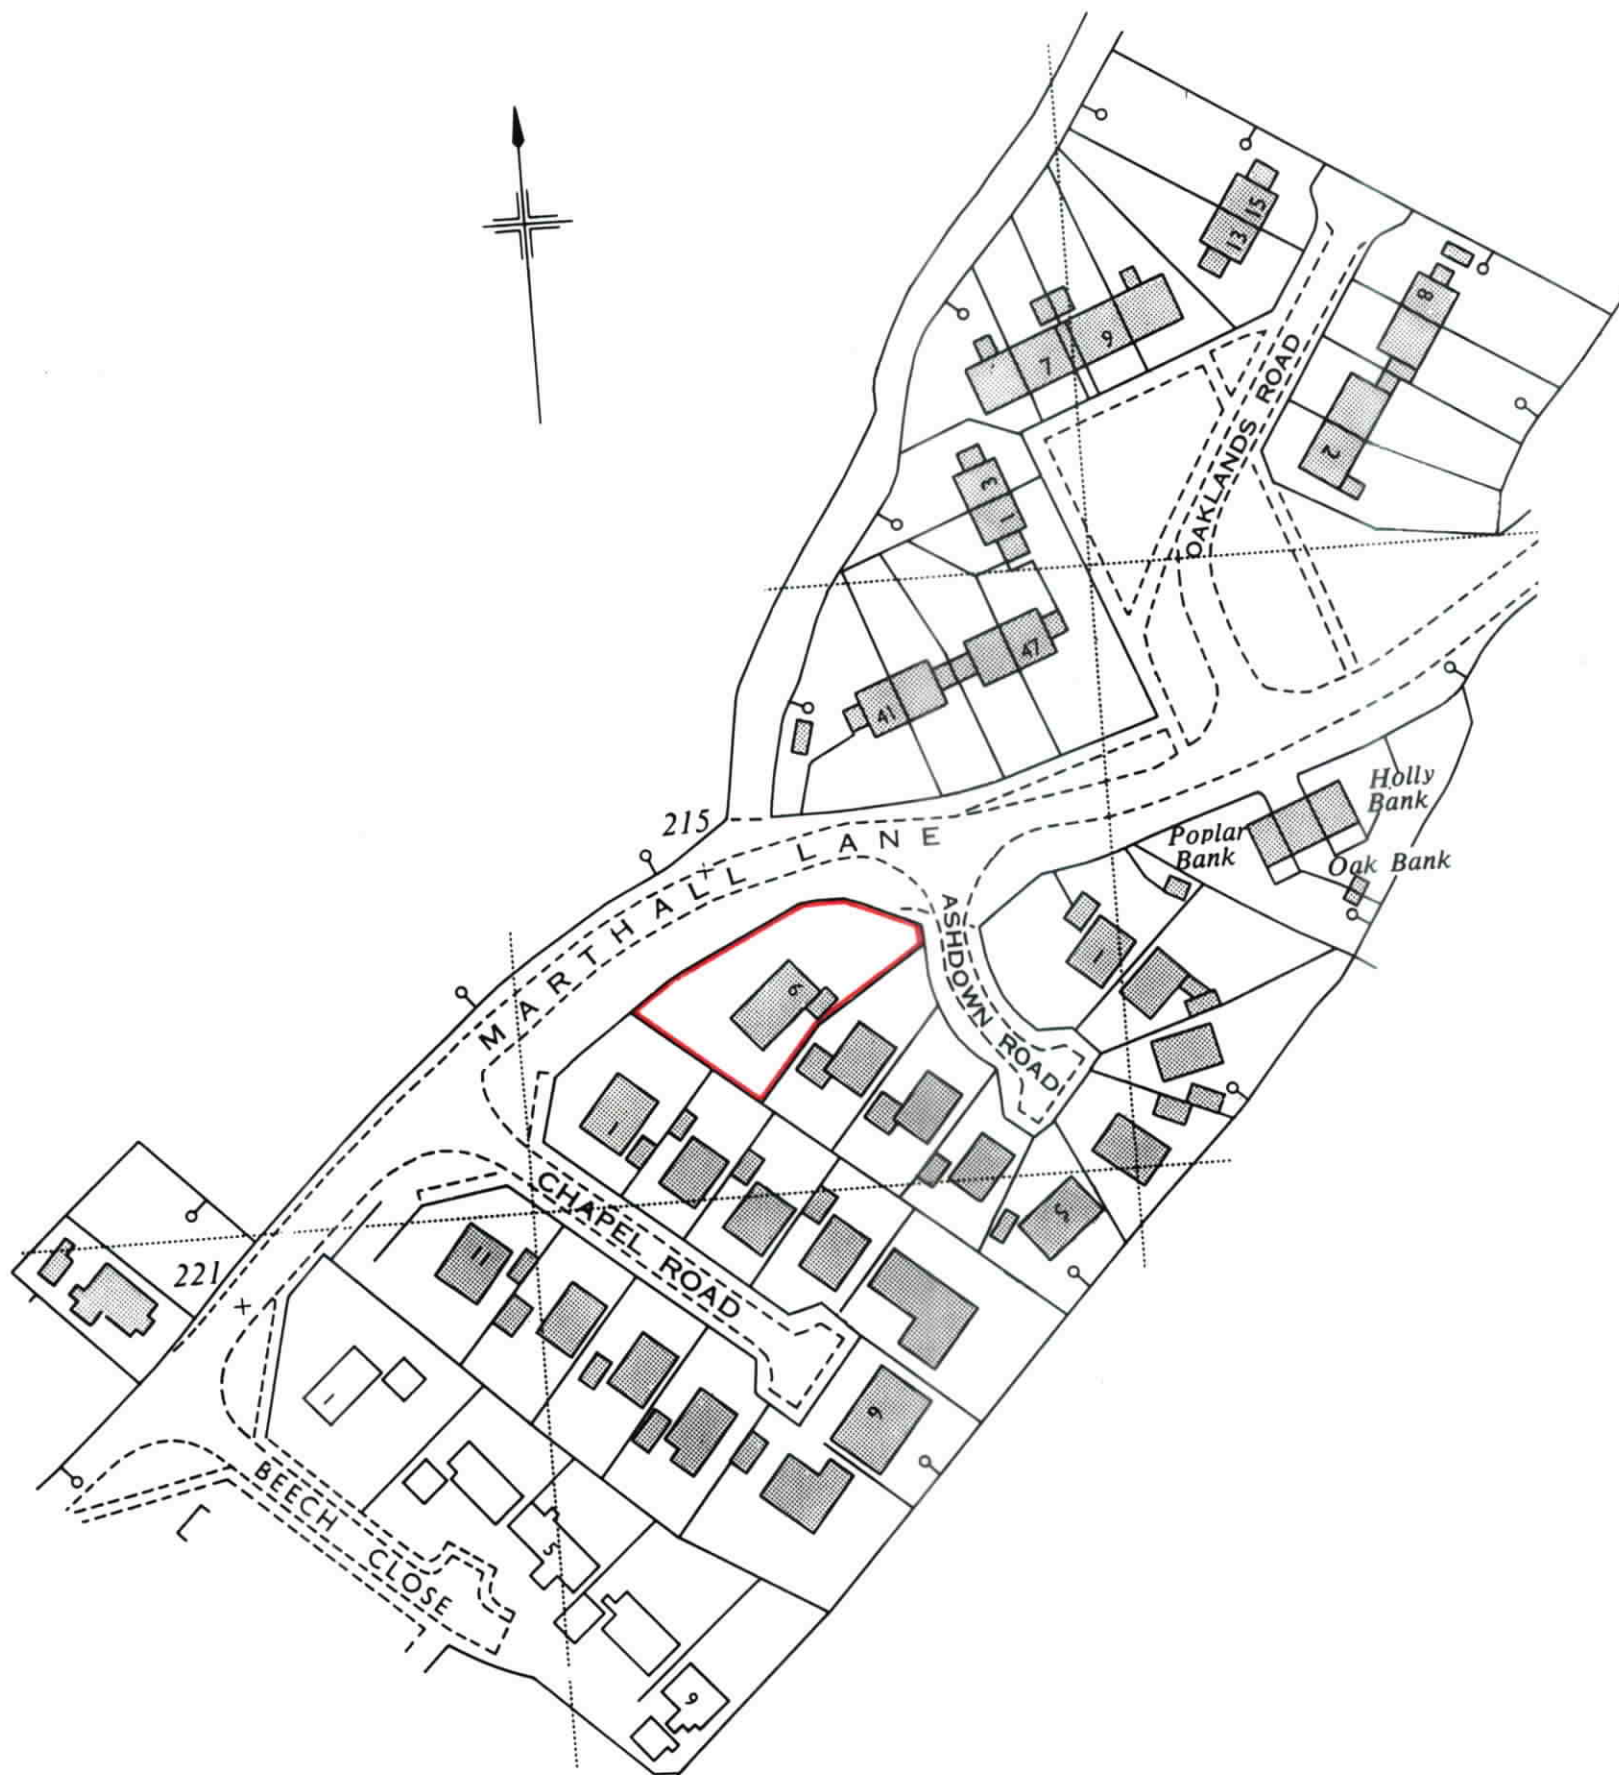

H.M. LAND REGISTRY		TITLE NUMBER	
		CH 304597	
ORDNANCE SURVEY PLAN REFERENCE	SJ 7776	SECTION C	Scale 1/1250 Enlarged from 1/2500
COUNTY CHESHIRE	DISTRICT MACCLESFIELD		© Crown copyright 1978

This is a print of the view of the title plan obtained from HM Land Registry showing the state of the title plan on 30 April 2026 at 09:41:19. This title plan shows the general position, not the exact line, of the boundaries. It may be subject to distortions in scale. Measurements scaled from this plan may not match measurements between the same points on the ground.

This title is dealt with by HM Land Registry, Birkenhead Office.

© Crown Copyright. Produced by HM Land Registry. Reproduction in whole or in part is prohibited without the prior written permission of Ordnance Survey. Licence Number AC0000851063.