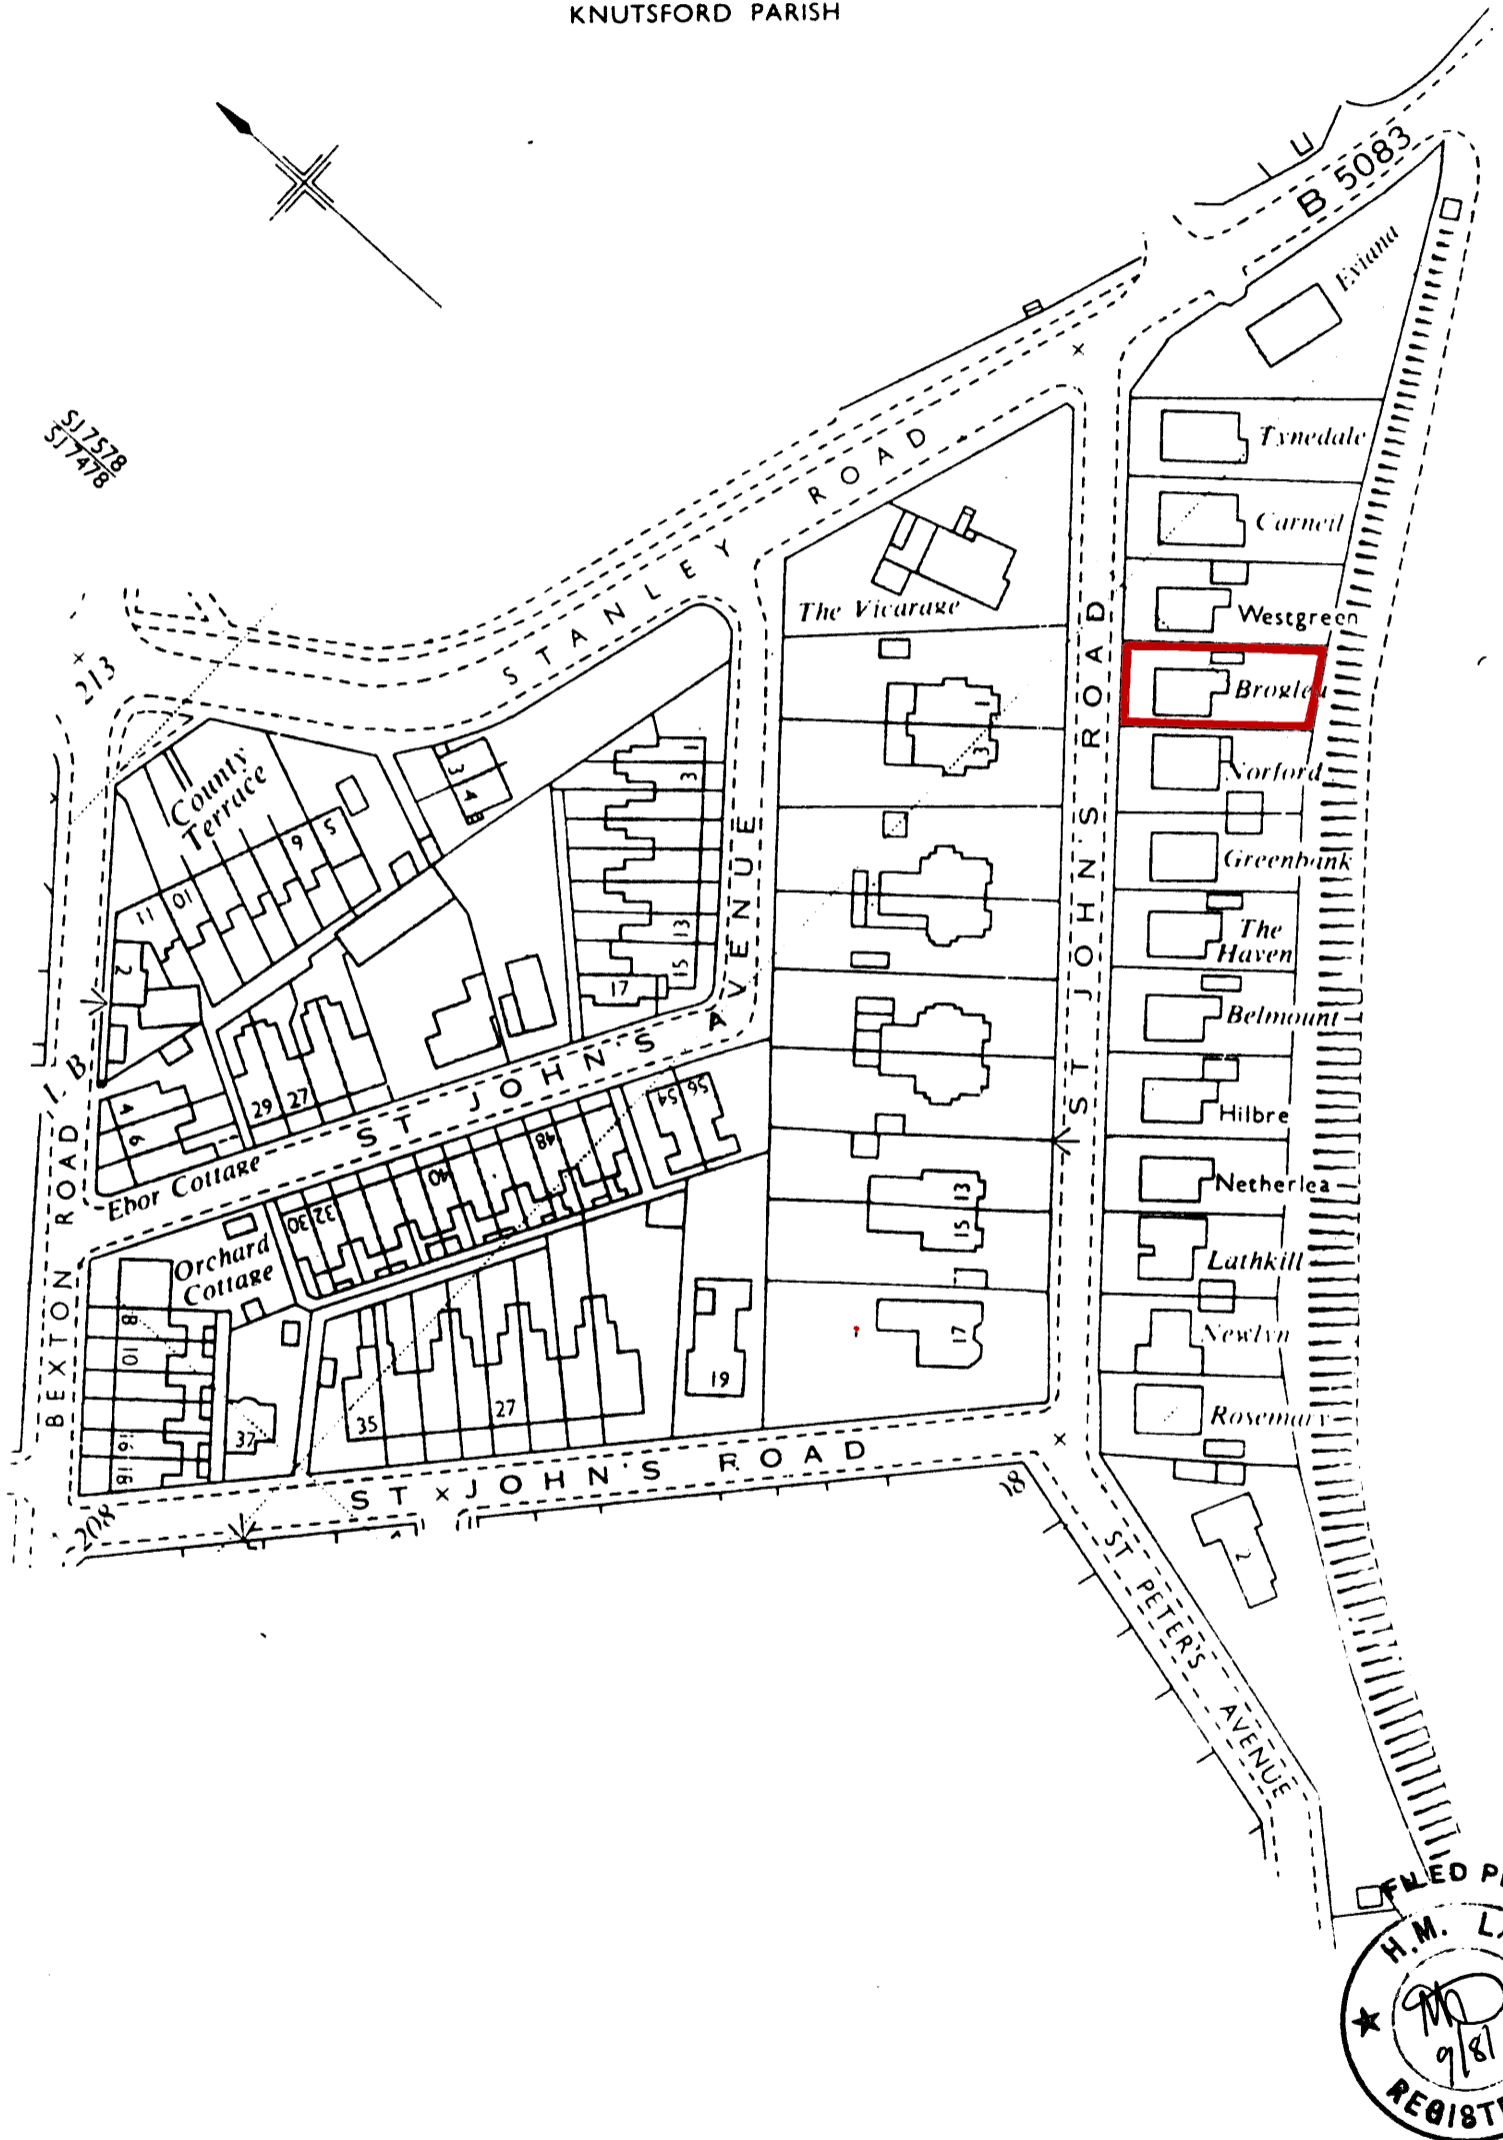

## CH 177547

ORDNANCE SURVEY  
PLAN REFERENCE

SJ 7478

SECTION G

Scale  
1:1250 Enlarged from 1:2500

COUNTY CHESHIRE

DISTRICT MACCLESFIELD

© Crown copyright 1977

KNUTSFORD PARISH

This is a print of the view of the title plan obtained from HM Land Registry showing the state of the title plan on 23 April 2026 at 13:14:57. This title plan shows the general position, not the exact line, of the boundaries. It may be subject to distortions in scale. Measurements scaled from this plan may not match measurements between the same points on the ground.