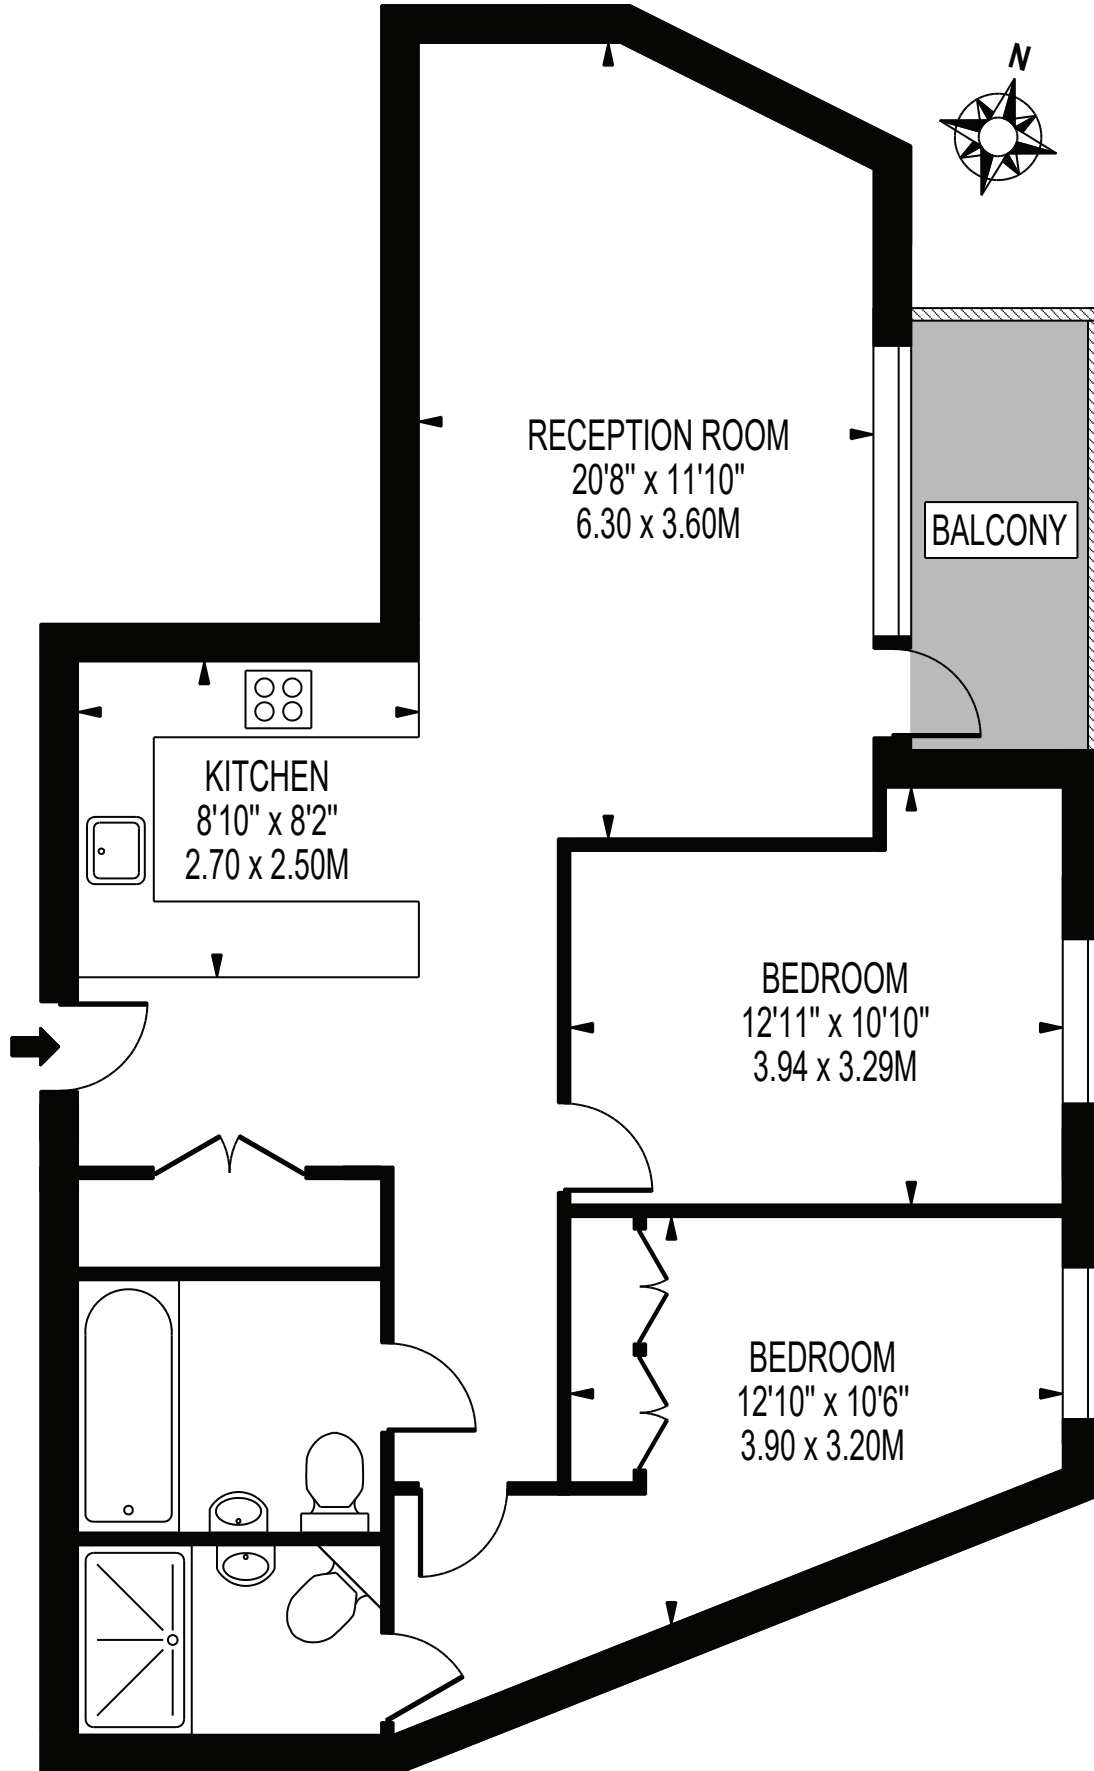

CANNING HOUSE

APPROXIMATE GROSS INTERNAL FLOOR AREA: 817 SQ FT - 75.88 SQ M

FOR ILLUSTRATION PURPOSES ONLY

THIS FLOOR PLAN SHOULD BE USED AS A GENERAL OUTLINE FOR GUIDANCE ONLY AND DOES NOT CONSTITUTE IN WHOLE OR IN PART AN OFFER OR CONTRACT. ANY INTENDING PURCHASER OR LESSEE SHOULD SATISFY THEMSELVES BY INSPECTION, SEARCHES, ENQUIRIES AND FULL SURVEY AS TO THE CORRECTNESS OF EACH STATEMENT. ANY AREAS, MEASUREMENTS OR DISTANCES QUOTED ARE APPROXIMATE AND SHOULD NOT BE USED TO VALUE A PROPERTY OR BE THE BASIS OF ANY SALE OR LET.