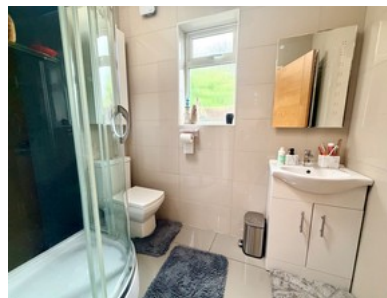

Northwood Greater London

- ✓ Extended Semi Detached House
- ✓ 3 Double Bedrooms
- ✓ Study Room
- ✓ Own Driveway
- ✓ Private Rear Garden
- ✓ Solar Panels With Battery
- ✓ Kitchen/diner
- ✓ Through Loung
- ✓ Plenty Of Storage

Bedroom  3 Bathroom  2 Reception  1

£2,690

PCM