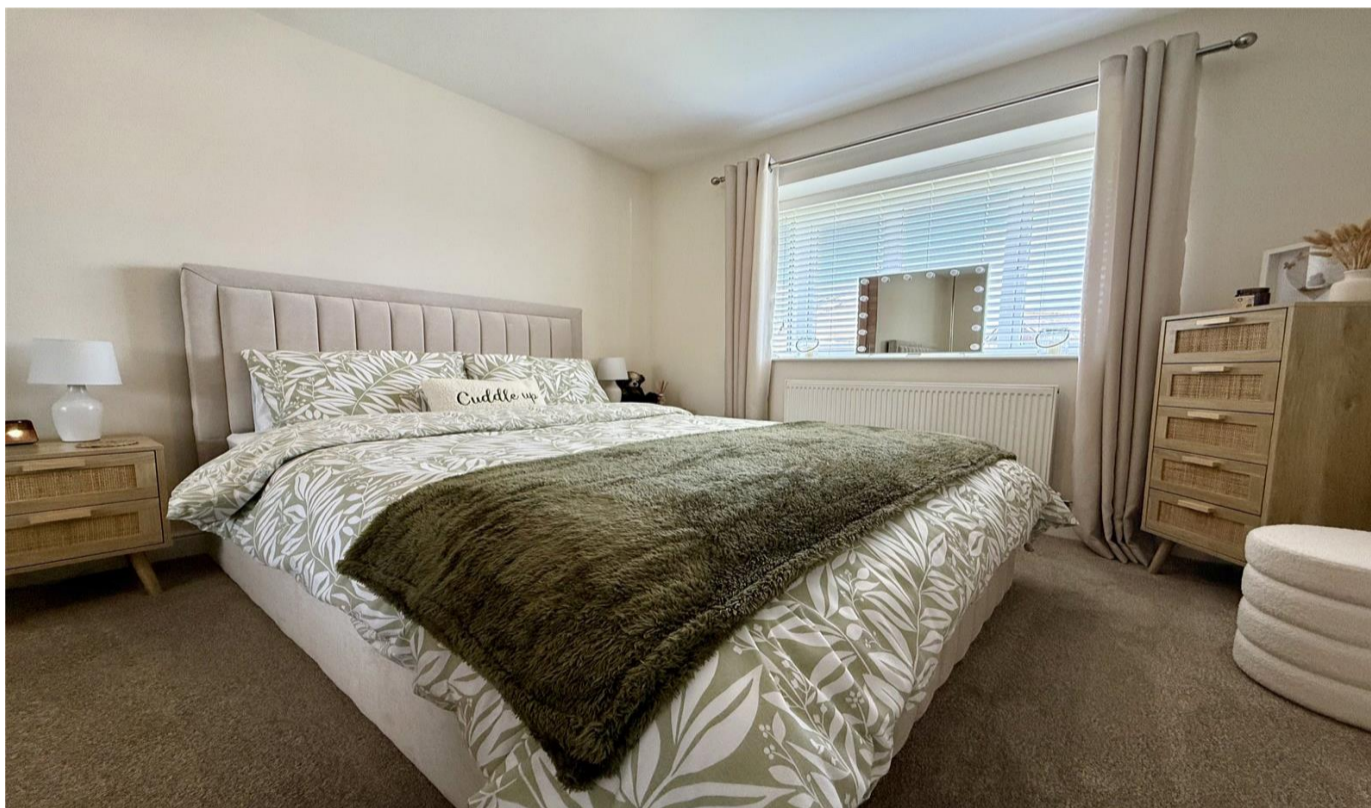

Situated in a highly desirable area of Bridlington, this beautifully presented detached bungalow offers an exceptional opportunity to own a stylish coastal retreat. Whether you're searching for a relaxing holiday escape, a base for frequent seaside breaks, or a ready-to-go holiday let, this home delivers both comfort and contemporary charm in equal measure.

Designed entirely on one level, the property provides effortless, accessible living, making it ideal for those looking to downsize, enjoy a slower pace of life, or simply unwind in a peaceful setting by the coast.

From the moment you arrive, the ease of off-road parking sets the tone for a stress-free stay. Step inside and you're welcomed into a bright and thoughtfully designed interior, where a modern open-plan kitchen and dining space forms the heart of the home. Finished to a high standard, the kitchen features sleek cabinetry, integrated appliances including an oven and hob, ample work surfaces, and a breakfast bar—perfect for everything from leisurely breakfasts to evening entertaining. The property boasts two generously sized bedrooms, both tastefully decorated and filled with natural light, creating calm and inviting spaces to relax. A contemporary shower room completes the interior.

A standout addition is the light-filled conservatory, providing an extra reception area to enjoy all year round.

Council tax band A

Opening doors
for over 60 years

Harris Shields
Collection