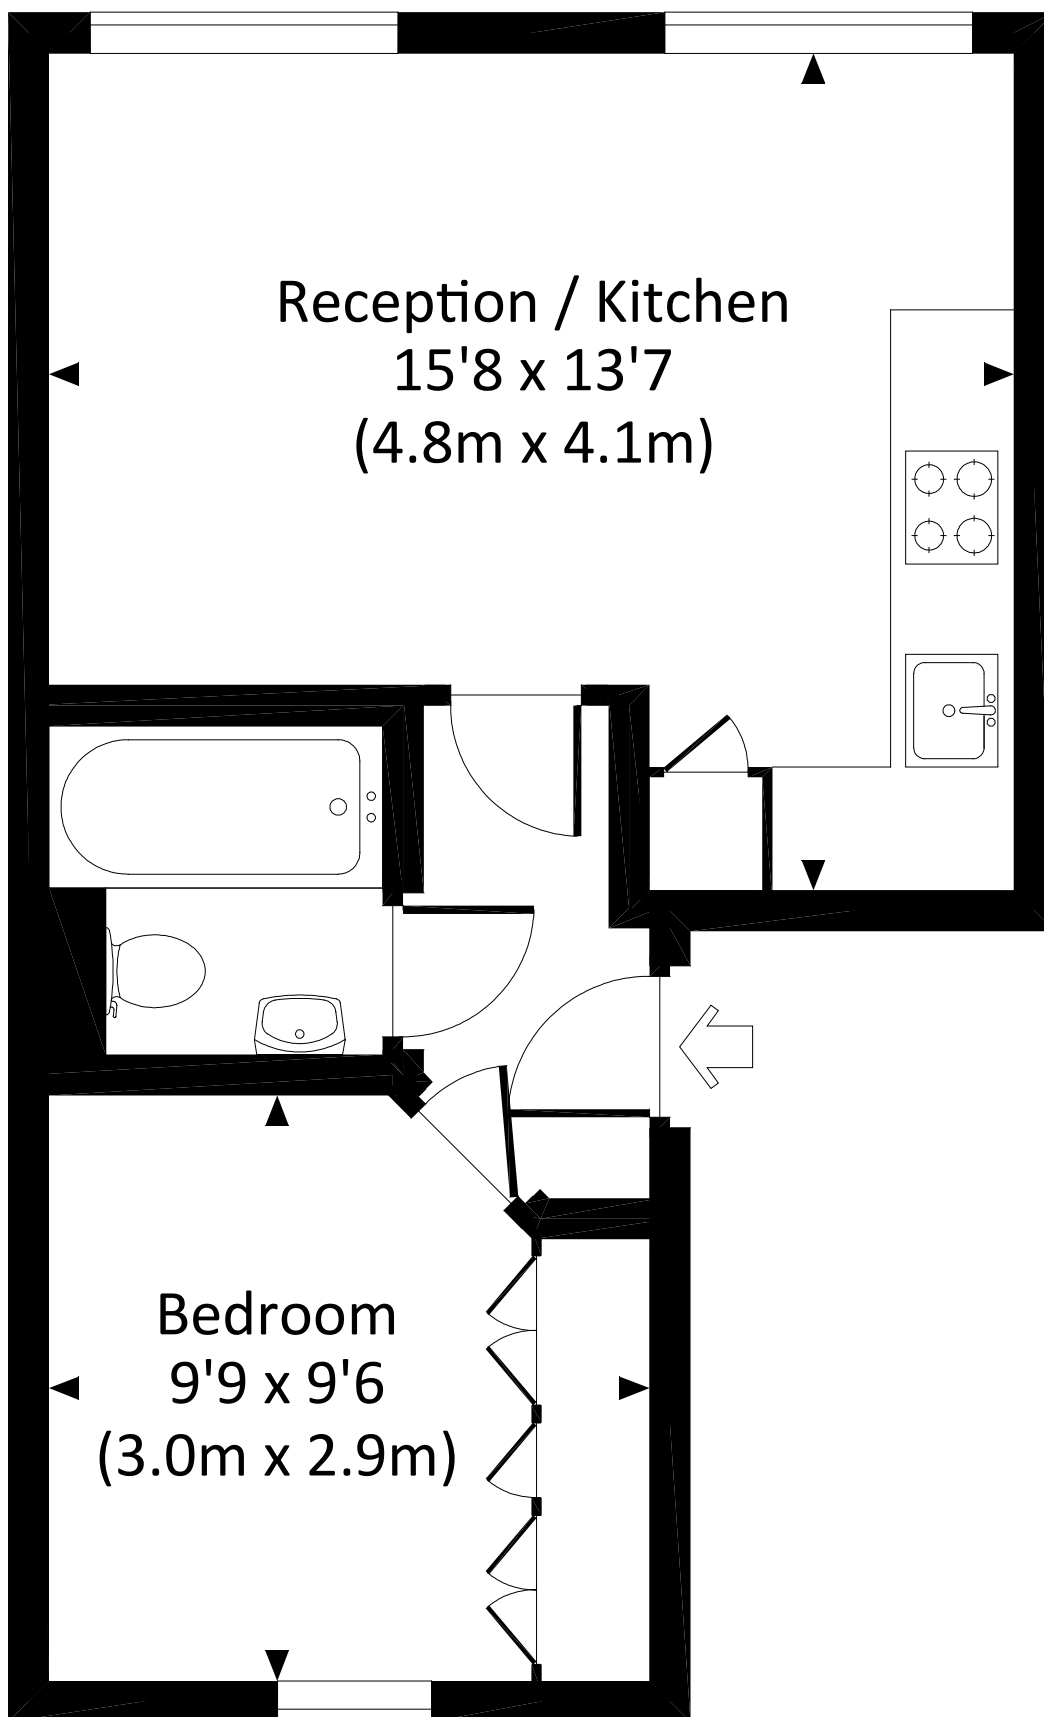

UPPER MONTAGU STREET, W1H

Approx. gross internal area

339 Sq Ft. / 31.5 Sq M.

FIRST FLOOR

UPPER MONTAGU STREET, W1H

Approx. gross internal area

339 Sq Ft. / 31.5 Sq M.

SECOND FLOOR

UPPER MONTAGU STREET, W1H

Approx. gross internal area

17 Sq.Ft. / 38.7 Sq.M.

421 Sq.Ft. / 39.1 Sq.M. Inc. Restricted Height Area