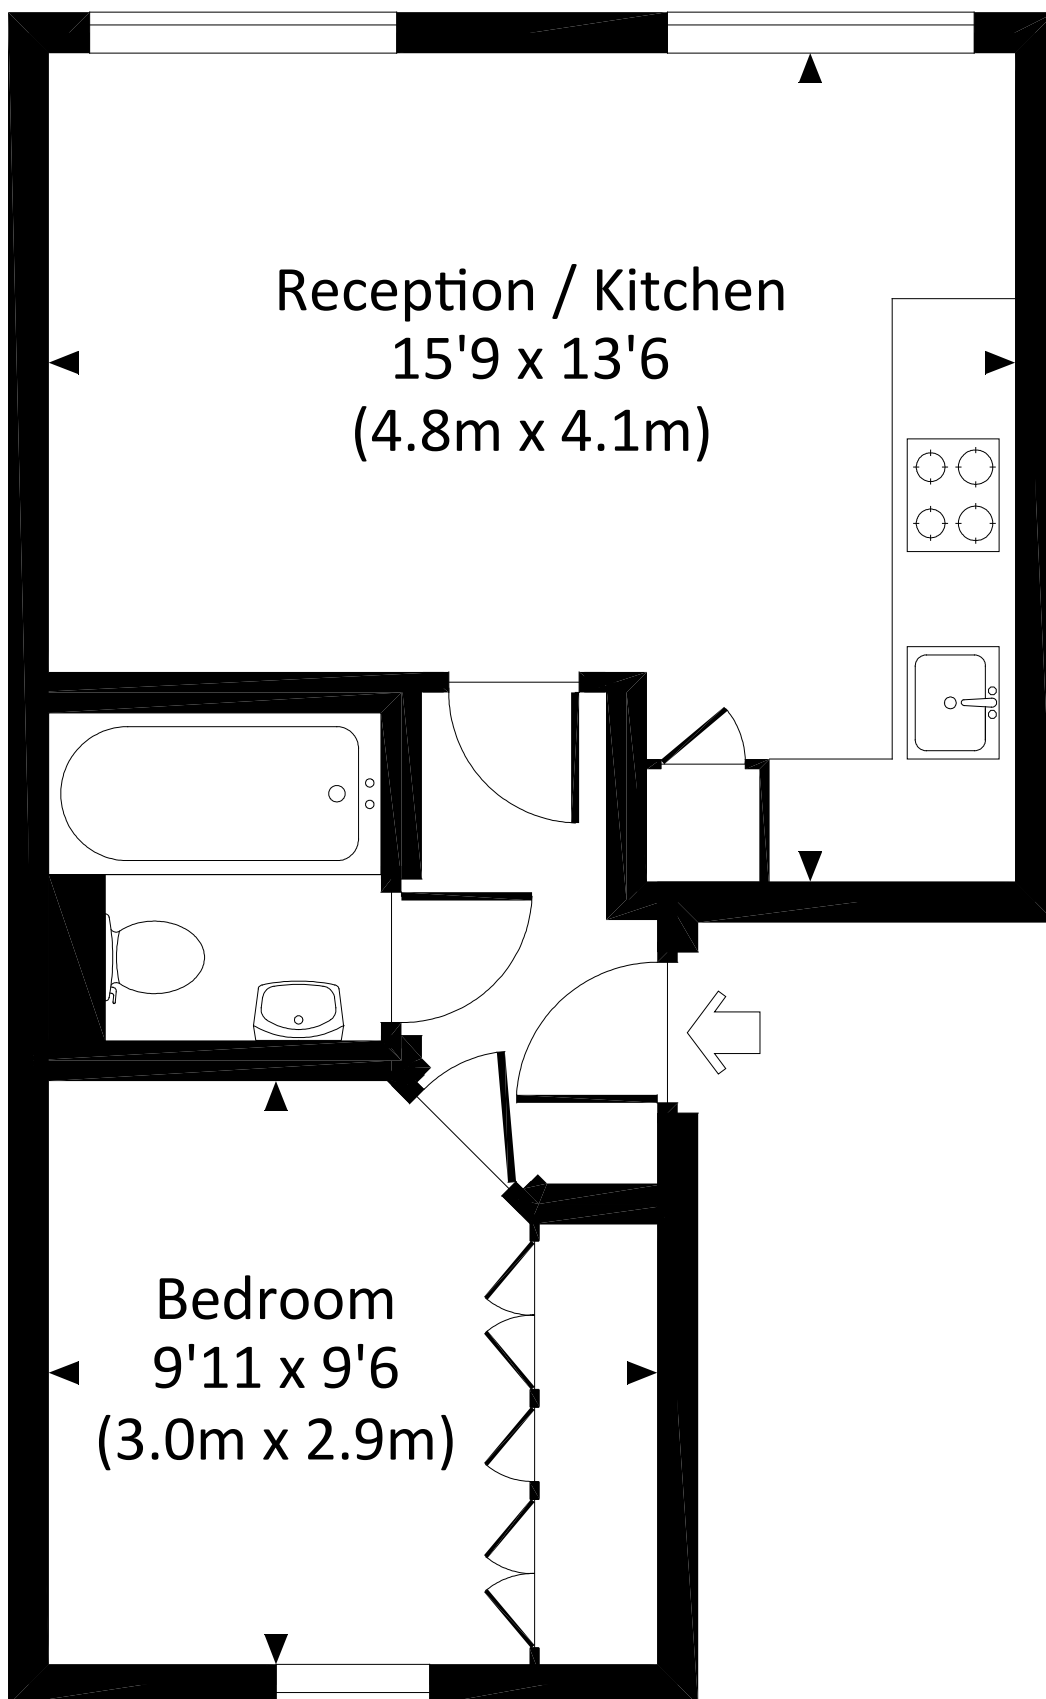

UPPER MONTAGU STREET, W1H

Approx. gross internal area

339 Sq Ft. / 31.5 Sq M.

FIRST FLOOR

UPPER MONTAGU STREET, W1H

Approx. gross internal area

339 Sq Ft. / 31.5 Sq M.

SECOND FLOOR

UPPER MONTAGU STREET, W1H

Approx. gross internal area

17 Sq.Ft. / 38.7 Sq.M.

421 Sq.Ft. / 39.1 Sq.M. Inc. Restricted Height Area