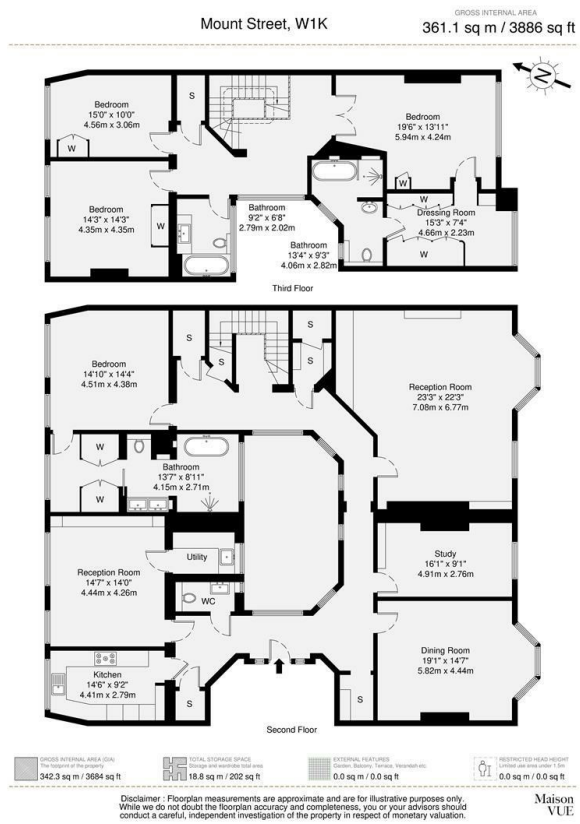

Mount Street, Mayfair, London W1K

Asking Price £9,995,000

- Exquisite Duplex on Mount Street, Mayfair
- Walk-in Wardrobe
- Prime Central London's Location
- 4 Double Bedrooms
- 4 Reception Rooms
- Close to private member clubs like Scott's and Annabel's, five-star hotels and Michelin starred restaurants
- 3 Bathrooms (2 Ensuite) plus Cloakroom
- Laundry Room
- Short walk to Hyde Park